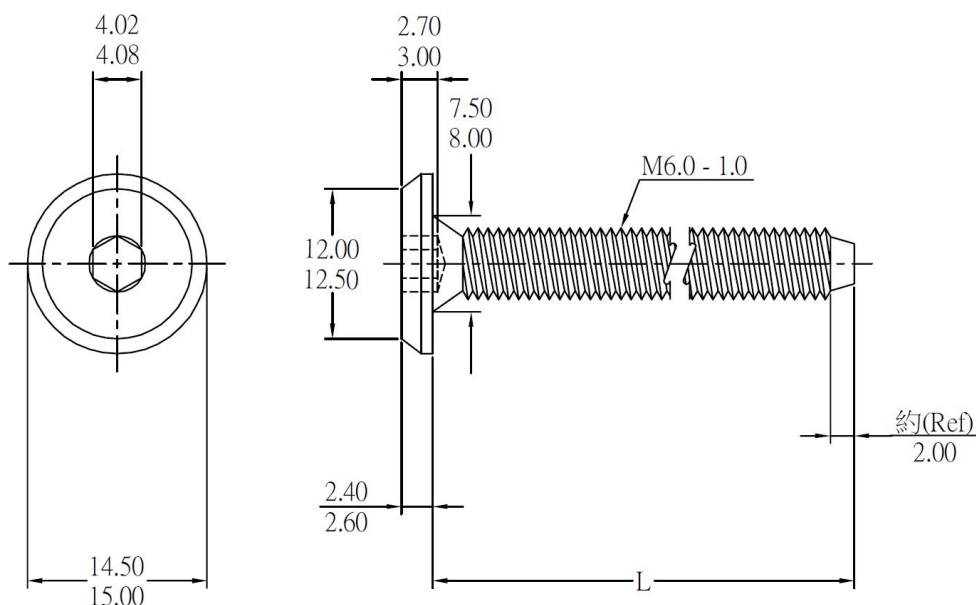

PRODUCT SHEET

Description:

Fifteen Screw, M6x40mm, Solid Brass, Conical

Item number:

12.01.404-0

Units	Box	Carton	HS Code	Barcode
Pcs.	1	2000	7415330000	
				5704866020305

SISO A/S

Mileparken 11
DK-2740 Skovlunde
Denmark
VAT: DK 24786013

Phone +45 45 830 900

www.siso.dk
siso@siso.dk

Danske Bank
Nytorv Branch
Copenhagen
SWIFT: DABADKKK

Account no.
4180 3112 112936
IBAN Account
DK7230003112112936